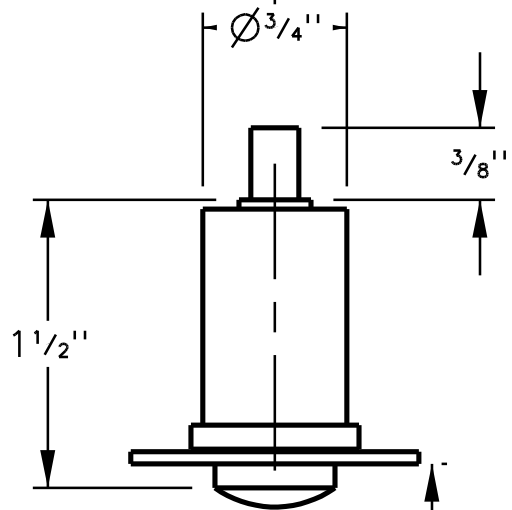

DOT centre Stand clip

Washer is free to rotate.
Spring inside tube as appropriate

$3/8''$ 26 tpi thread
with nut inside tube