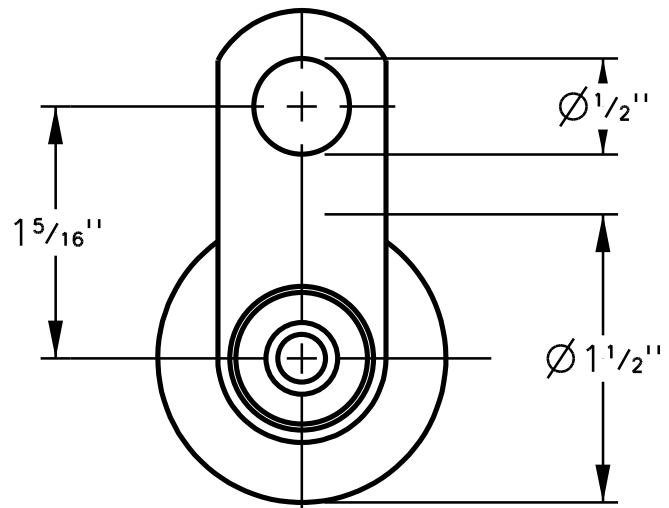

DOT centre Stand clip

Washer is free to rotate.
Spring inside tube as appropriate

$3/8''$ 26 tpi thread
with nut inside tube